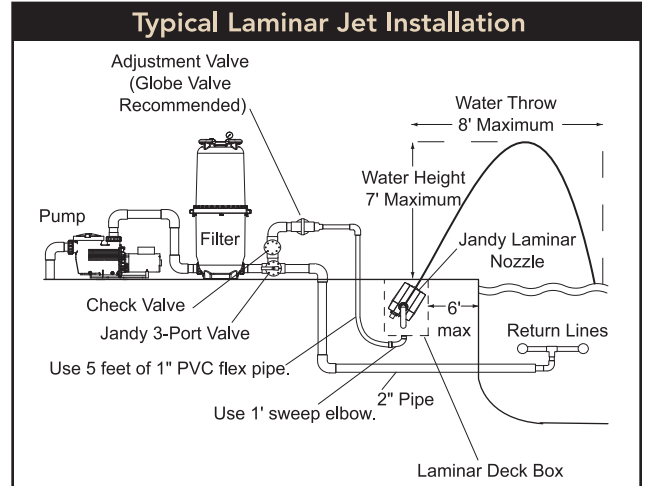

LAMINAR JET WATER VOLUME & PRESSURE CHART			
Gallons (US GPM)	6.0	7.5	8.5
Inlet Pressure (PSI)	2.5	3.5	4.5
Height of Jet	5.0	6.0	7.0