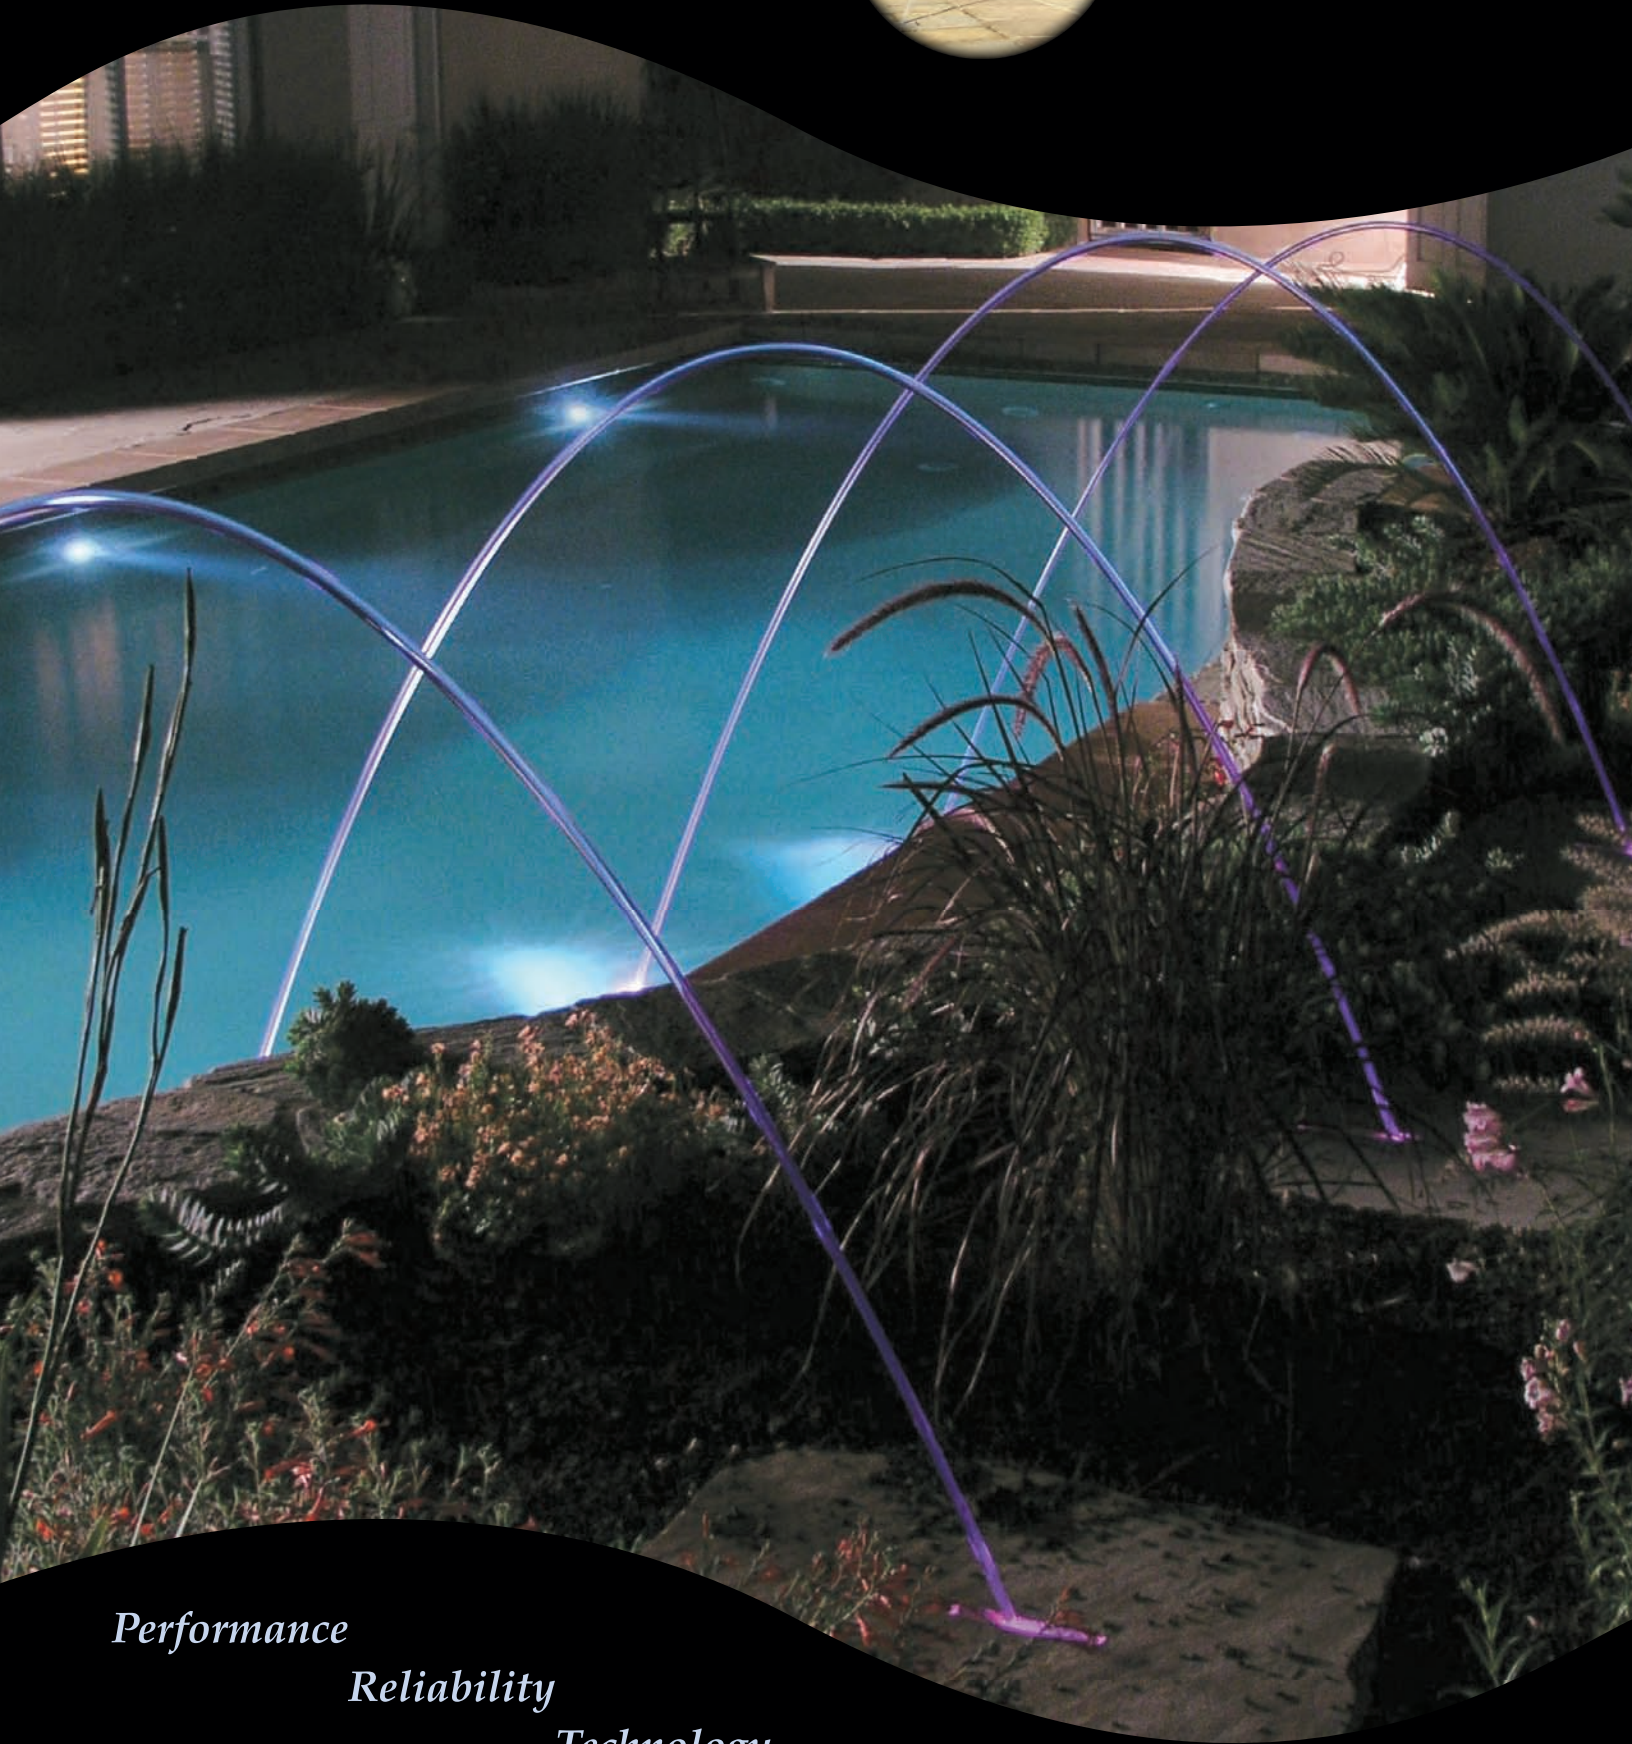

Jandy®

Laminar Jets
& Deck Jets

Performance

Reliability

Technology

Jandy Laminar Jets & Deck Jets

— Sheer Entertainment, True Delight!

Jandy Laminar Jets add excitement and drama to your backyard paradise.

Jandy Laminar Jets produce a clear arc of water as they silently enter your pool or spa.

Features

- Arcs up to 7' high and projects out 8' into the pool
- Fiber optic ready to add color and drama for nighttime dazzle
- Deck box lids available in three colors to easily coordinate with your deck finish

Jandy Laminar Jet Pulse Controller LPC4 pulses the Laminar Jets to create a burst of color.

Jandy Laminar Jet Pulse Controller LPC4 enhances the fiber optic light option used with the Jandy Laminar Jets.

Features

- Unique microprocessor based electronics allows for multiple settings
- The LPC4 can control up to four individual Jandy Laminar Flow Jets and includes a control panel and two solenoid actuators