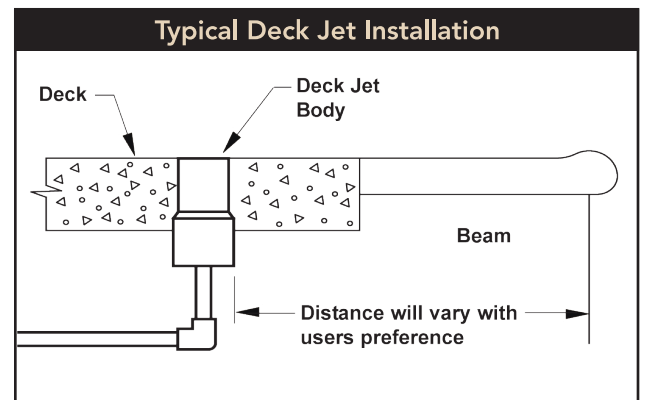

Features

- Unique microprocessor based electronics allows for multiple settings
- The LPC4 can control up to four individual Jandy Laminar Flow Jets and includes a control panel and two solenoid actuators

Jandy Deck Jets add pleasure and amusement to your pool and spa experience.

Jandy Deck Jets create shimmering arcs of water from your deck into your pool or spa.

Features

- Polished bronze coverplates provide an elegant finish
- Fully adjustable (up to 360°) swivel nozzles
- Packaged in a set of four, includes: pressure testing plug and polished bronze coverplates

LAMINAR JET WATER VOLUME & PRESSURE CHART			
Gallons (US GPM)	6.0	7.5	8.5
Inlet Pressure (PSI)	2.5	3.5	4.5
Height of Jet	5.0	6.0	7.0

DECK JET WATER VOLUME & PRESSURE CHART			
Gallons (US GPM)	3.0	4.0	5.0
Feet of Head	3.9	7.9	11.0
Height of Jet	3.0	6.6	10.0